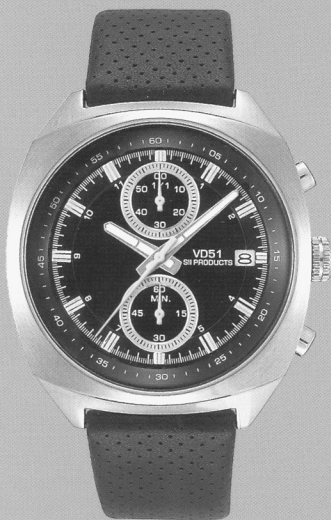

VD5 Chronograph Series

Comprehensive Models at Competitive Price

VD5 series features all basic functions for the sport enthusiast including split time & calendar. Our subdials offer design opportunities to create the fashion look currently in demand.

NEW

NH26

Height : 5.32mm
3 hands / day-date
Automatic winding with ball bearing
21,600 vibrations per hour (3Hz)
Quick day & date correction
21 jewels

NEW

Magic Lever

Efficient winding with "One Way Clutch"

Magic lever can wind a mainspring and store energy by both directions of oscillating weight motion.

Simple Adjustment

System to maintain high accuracy

* Specifications are subject to change without notice. Photos are slightly different from actual products.

Height: 2.38mm
2 hands
φ15.55 x 8.45mm
BL: 3 years (SR521SW)

4 3/4'''

VC00

Height: 2.38mm
2 hands
BL: 2 years (SR521SW)

VC01

Height: 2.38mm
3 hands
BL: 2 years (SR521SW)

5 1/2'''

VC10