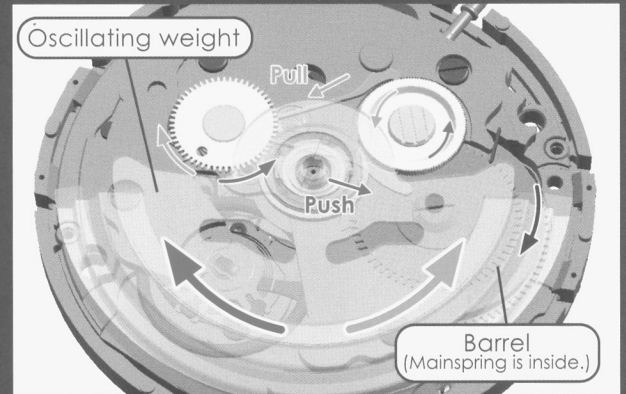

SII Factory in Morioka (Japan)

FA Lines of AQ Movements in SII Factory

SII Head Office (Japan)

3 Hands / Date

3 Hands / Day-Date

12'''

NH25

Height : 5.32mm
3 hands / date
Automatic winding with ball bearing
21,600 vibrations per hour (3Hz)
Quick date correction
21 jewels

NEW

NH26

Height : 5.32mm
3 hands / day-date
Automatic winding with ball bearing
21,600 vibrations per hour (3Hz)
Quick day & date correction
21 jewels

NEW

Magic Lever

Efficient winding with "One Way Clutch"

Magic lever can wind a mainspring and store energy by both directions of oscillating weight motion.

Simple Adjustment

System to maintain high accuracy

* Specifications are subject to change without notice. Photos are slightly different from actual products.

Slim Series

2 Hands

3 Hands

2 Hands / Date

3 Hands / Date

3 Hands / Day-Date

3 3/4'''

VB20