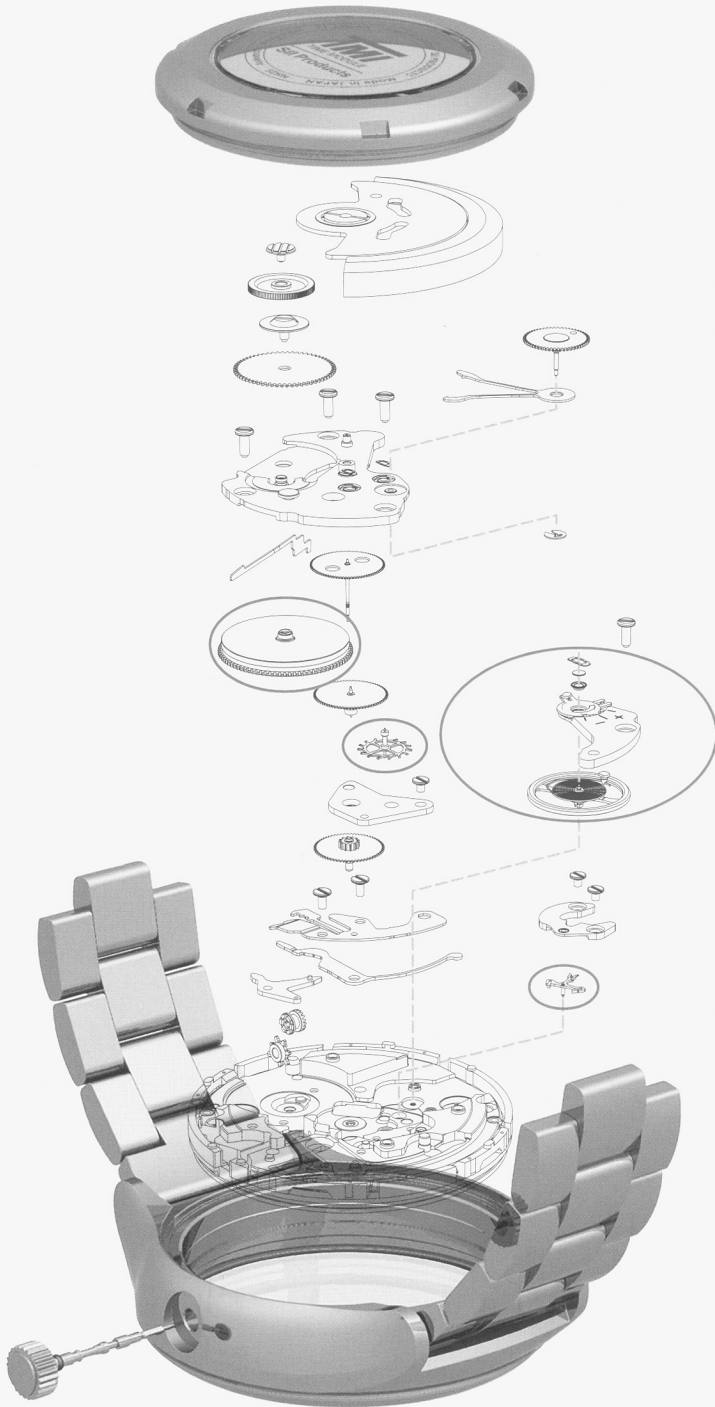

SII Factory in Morioka (Japan)

FA Lines of AQ Movements in SII Factory

SII Head Office (Japan)

3 Hands / Date

3 Hands / Day-Date

12'''

NH25

Height : 5.32mm
3 hands / date
Automatic winding with ball bearing
21,600 vibrations per hour (3Hz)
Quick date correction
21 jewels

NEW

NH26

Height : 5.32mm
3 hands / day-date
Automatic winding with ball bearing
21,600 vibrations per hour (3Hz)
Quick day & date correction
21 jewels

NEW

Magic Lever

Efficient winding with "One Way Clutch"

Magic lever can wind a mainspring and store energy by both directions of oscillating weight motion.

Simple Adjustment

System to maintain high accuracy

* Specifications are subject to change without notice. Photos are slightly different from actual products.

Height: 2.38mm
2 hands
φ15.55 x 8.45mm
BL: 3 years (SR521SW)

4 3/4'''

VC00

Height: 2.38mm
2 hands
BL: 2 years (SR521SW)

VC01

Height: 2.38mm
3 hands
BL: 2 years (SR521SW)

5 1/2'''

VC10