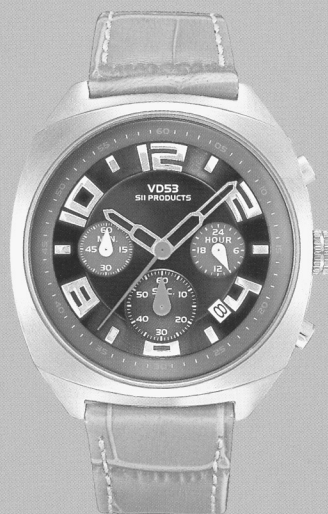

VD5 Chronograph Series

Comprehensive Models at Competitive Price

VD5 series features all basic functions for the sport enthusiast including split time & calendar. Our subdials offer design opportunities to create the fashion look currently in demand.

NEW

NH26

Height : 5.32mm
3 hands / day-date
Automatic winding with ball bearing
21,600 vibrations per hour (3Hz)
Quick day & date correction
21 jewels

NEW

Magic Lever

Efficient winding with "One Way Clutch"

Magic lever can wind a mainspring and store energy by both directions of oscillating weight motion.

Simple Adjustment

System to maintain high accuracy

* Specifications are subject to change without notice. Photos are slightly different from actual products.