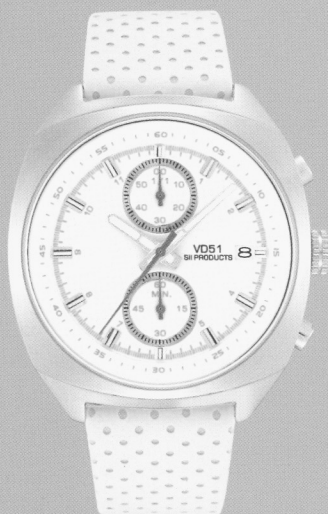

VD5 Chronograph Series

Comprehensive Models at Competitive Price

VD5 series features all basic functions for the sport enthusiast including split time & calendar. Our subdials offer design opportunities to create the fashion look currently in demand.

NEW

NH26

Height : 5.32mm
3 hands / day-date
Automatic winding with ball bearing
21,600 vibrations per hour (3Hz)
Quick day & date correction
21 jewels

NEW

Magic Lever

Efficient winding with "One Way Clutch"

Magic lever can wind a mainspring and store energy by both directions of oscillating weight motion.

Simple Adjustment

System to maintain high accuracy

* Specifications are subject to change without notice. Photos are slightly different from actual products.

Slim Series

2 Hands

3 Hands

2 Hands / Date

3 Hands / Date

3 Hands / Day-Date

3 3/4'''

VB20